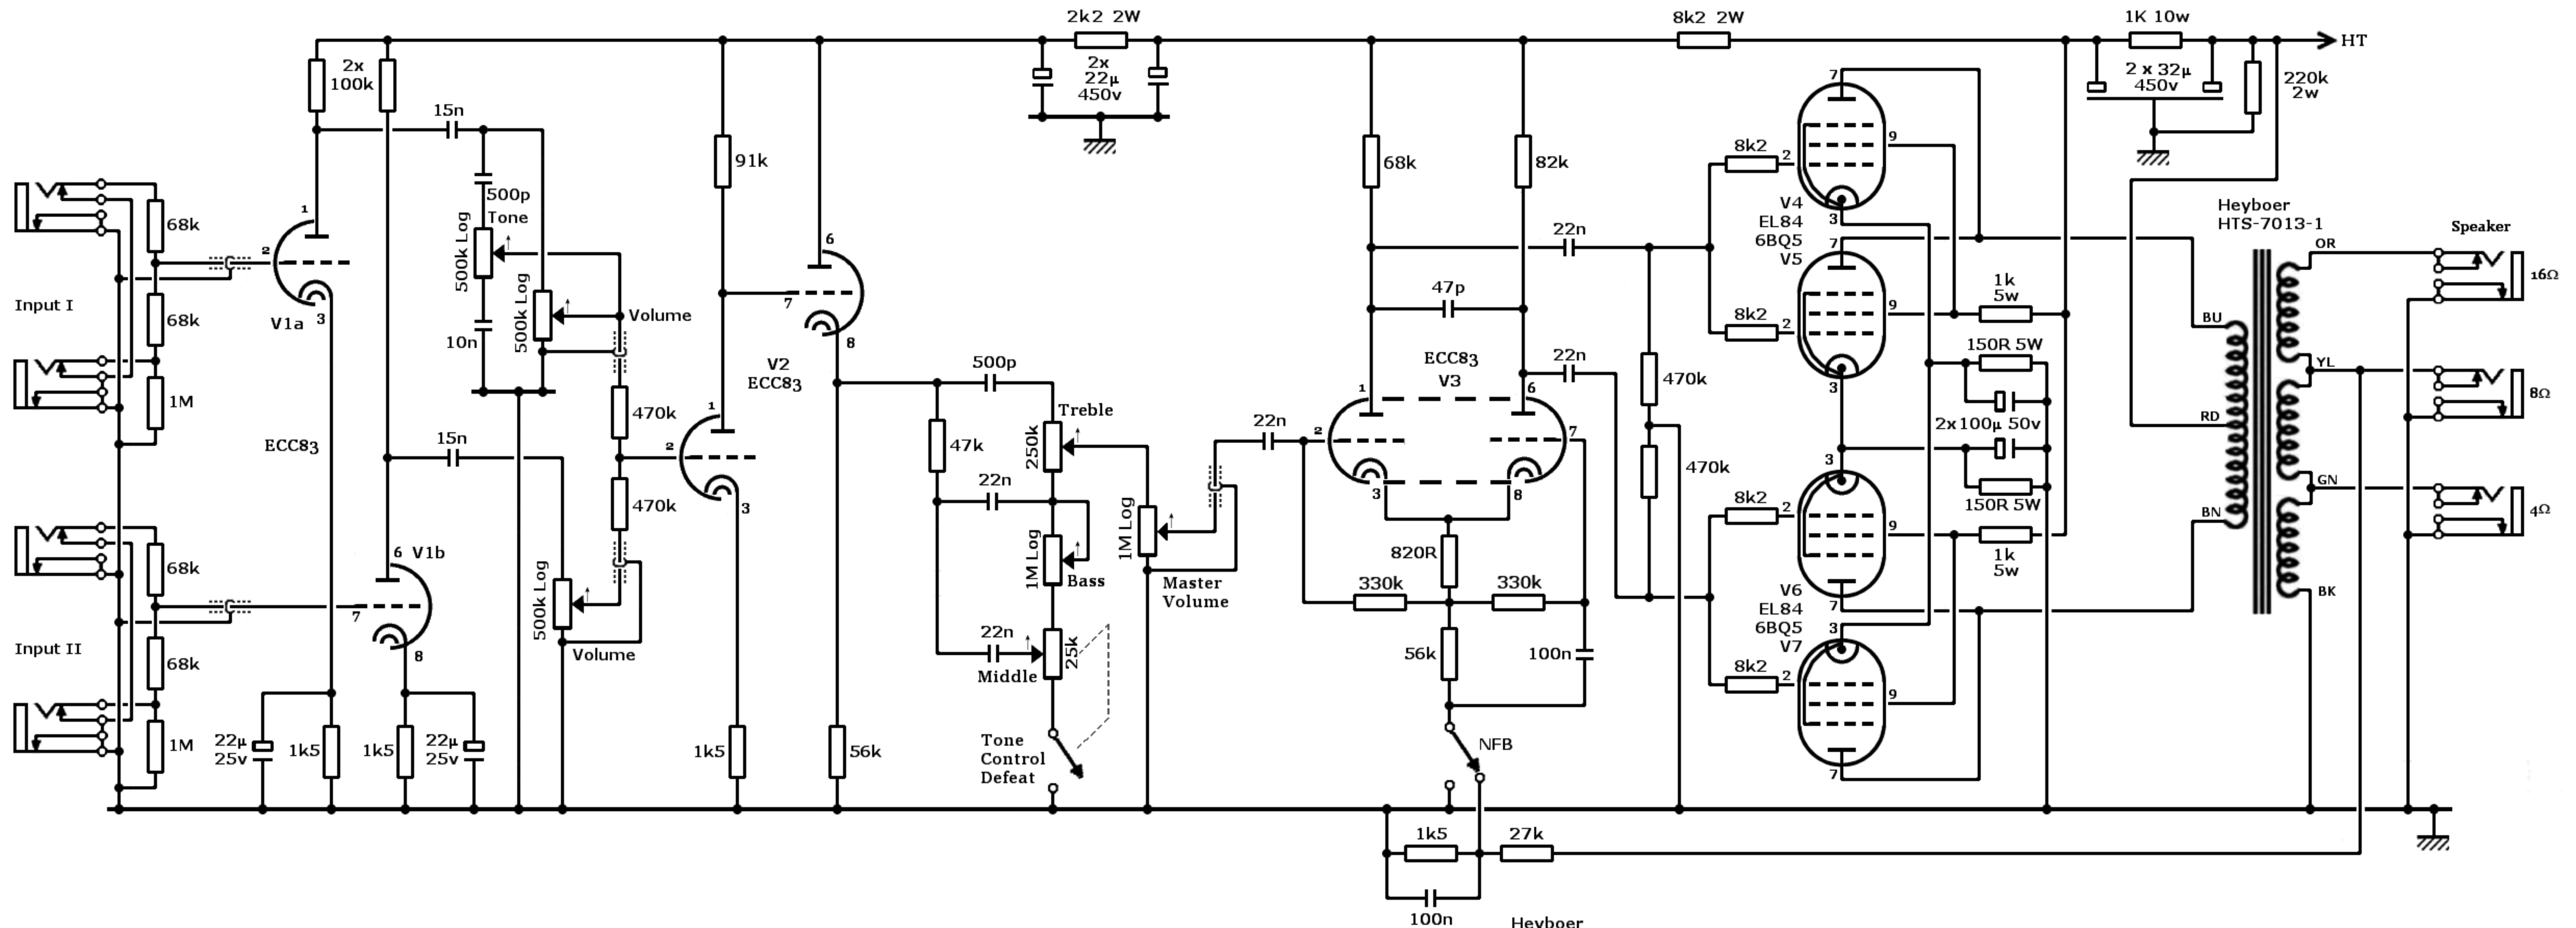

36watt TMB

Rev. 5

Design: Richie
Drawing: Mark

Heater Connections