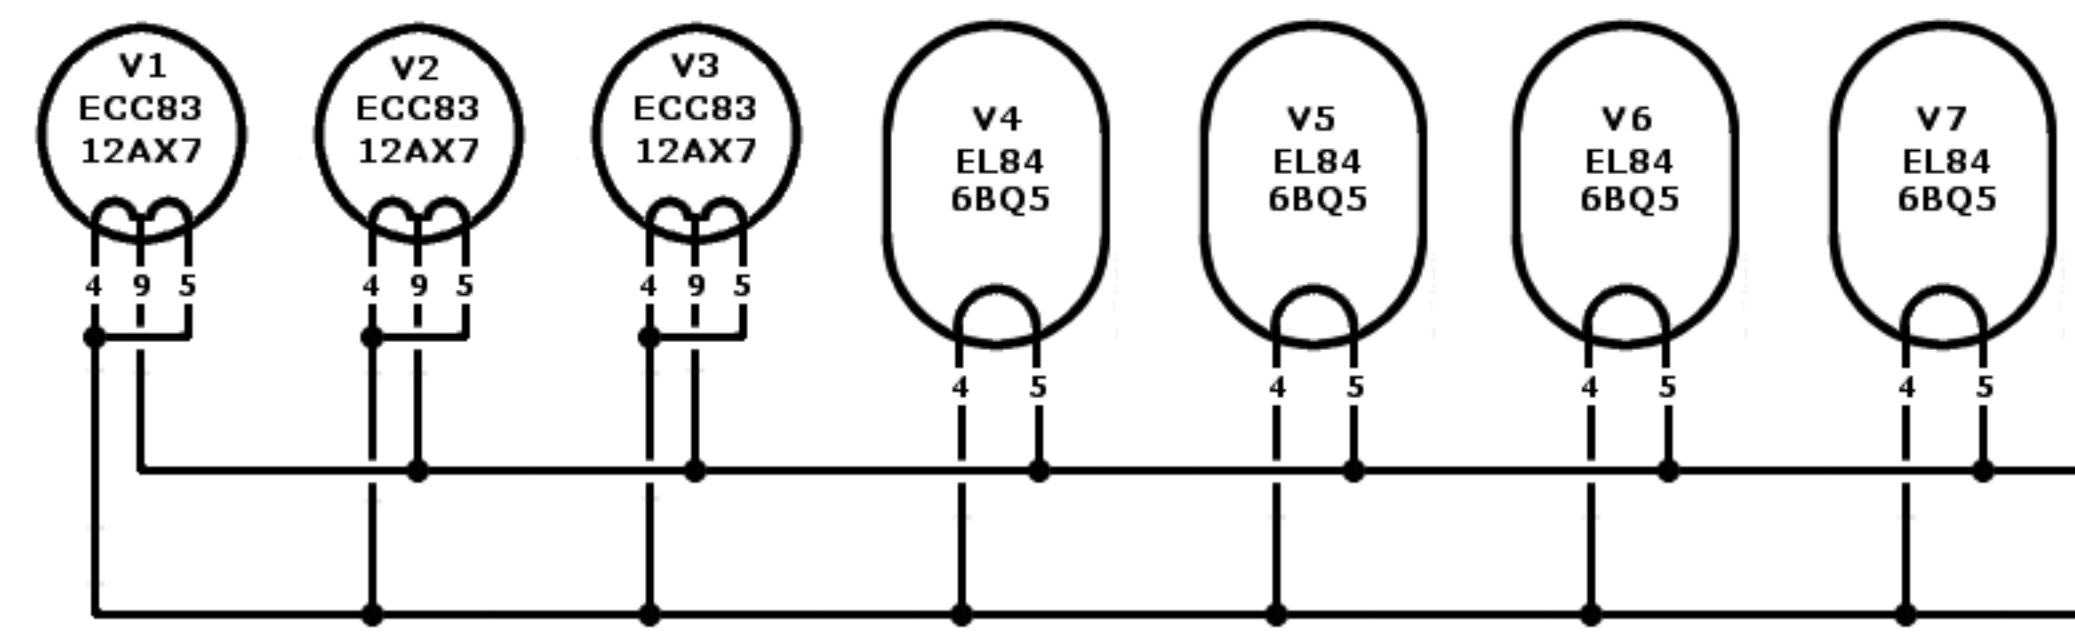

36watt TMB

Rev. 5

Design: Richie
Drawing: Mark

Heater Connections