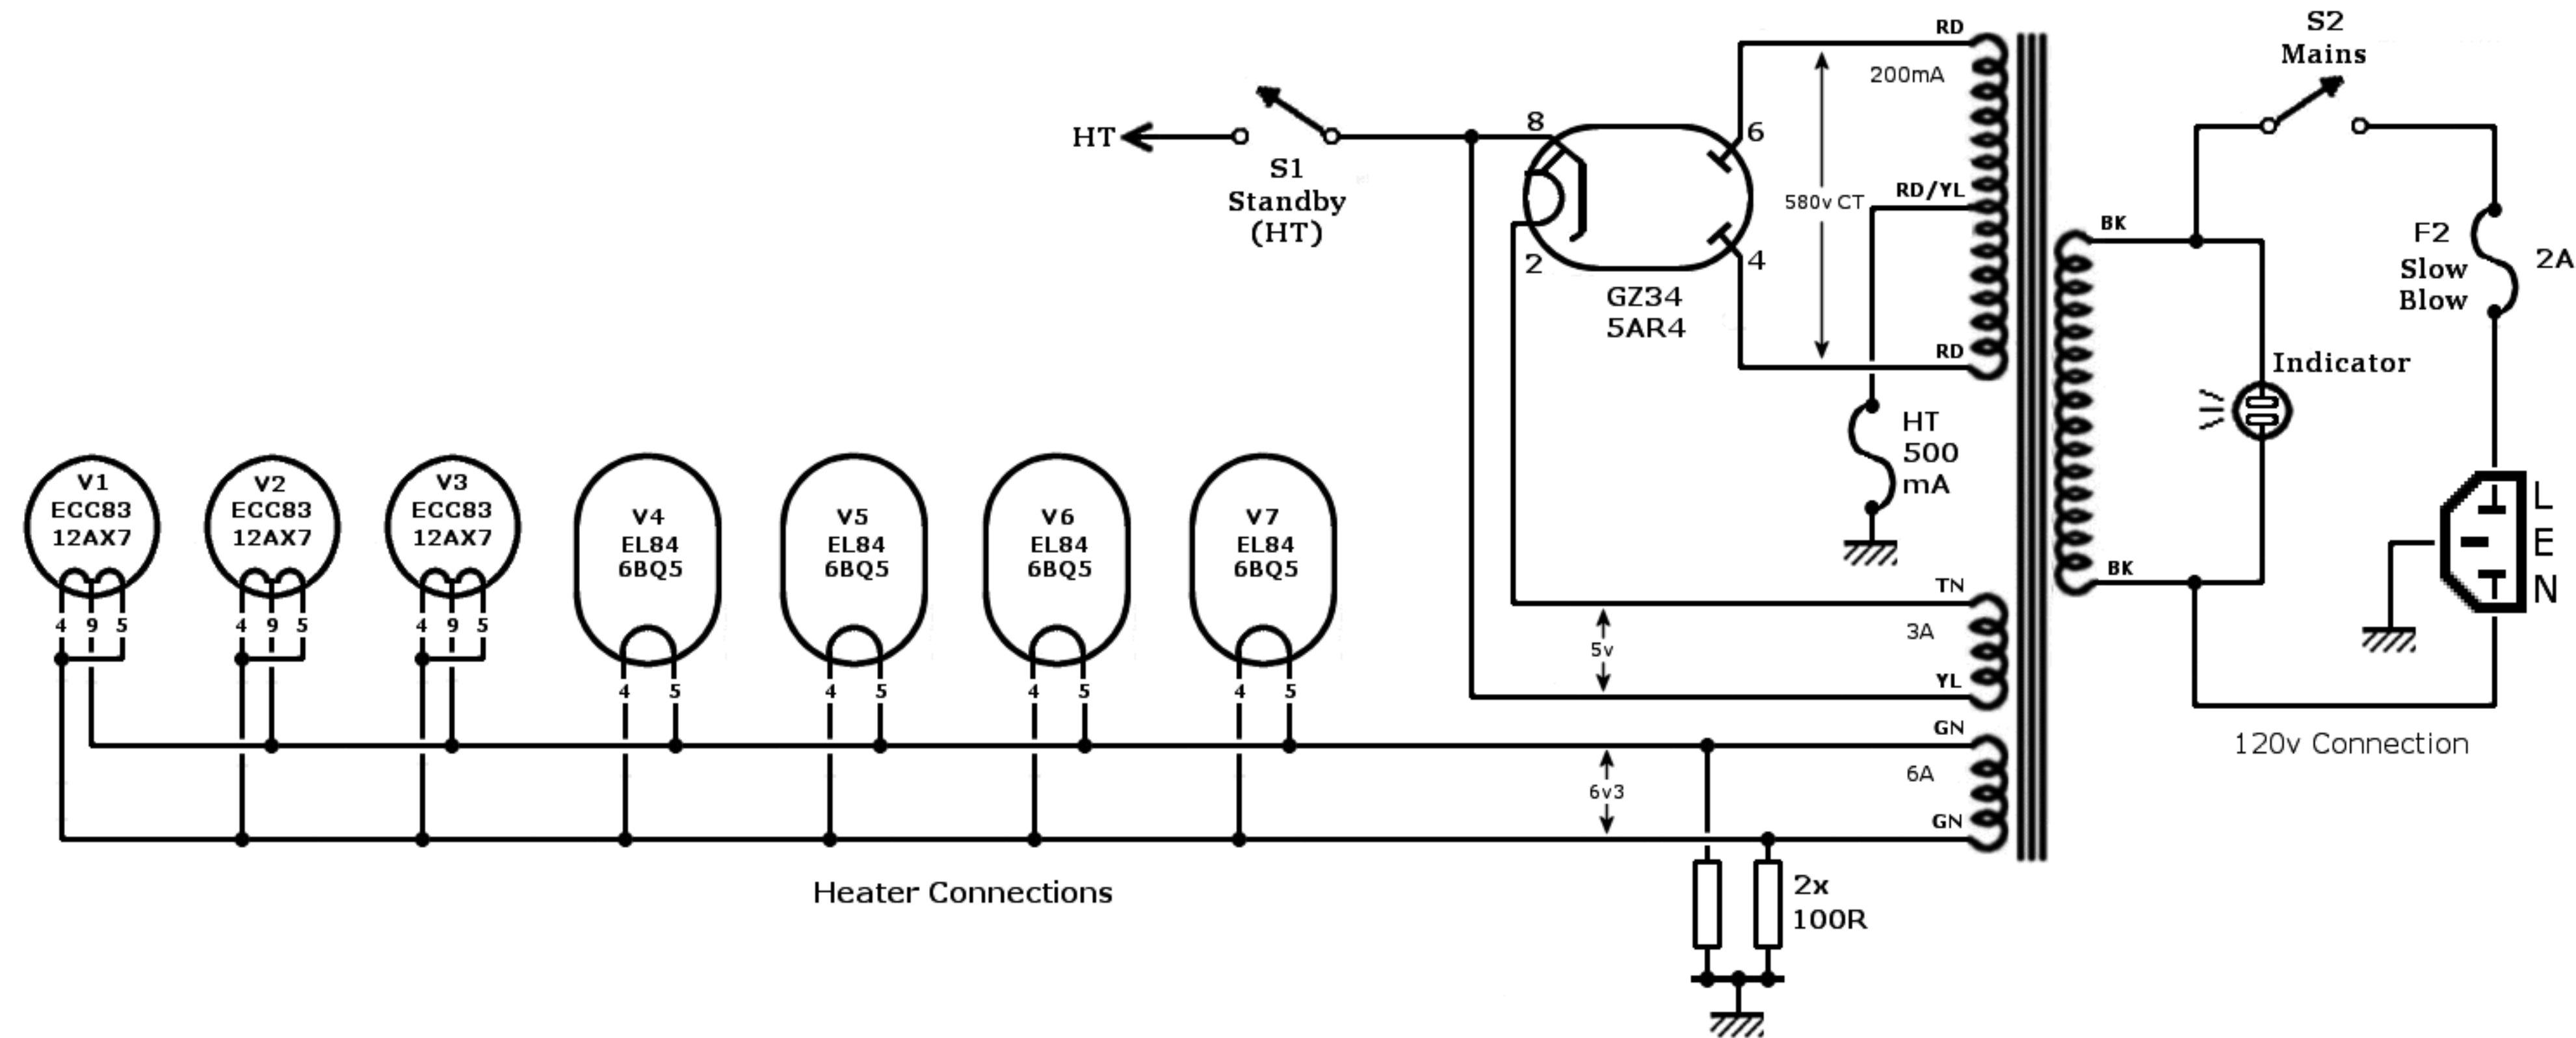

36watt TMB

Rev. 5

Design: Richie
Drawing: Mark

Heater Connections